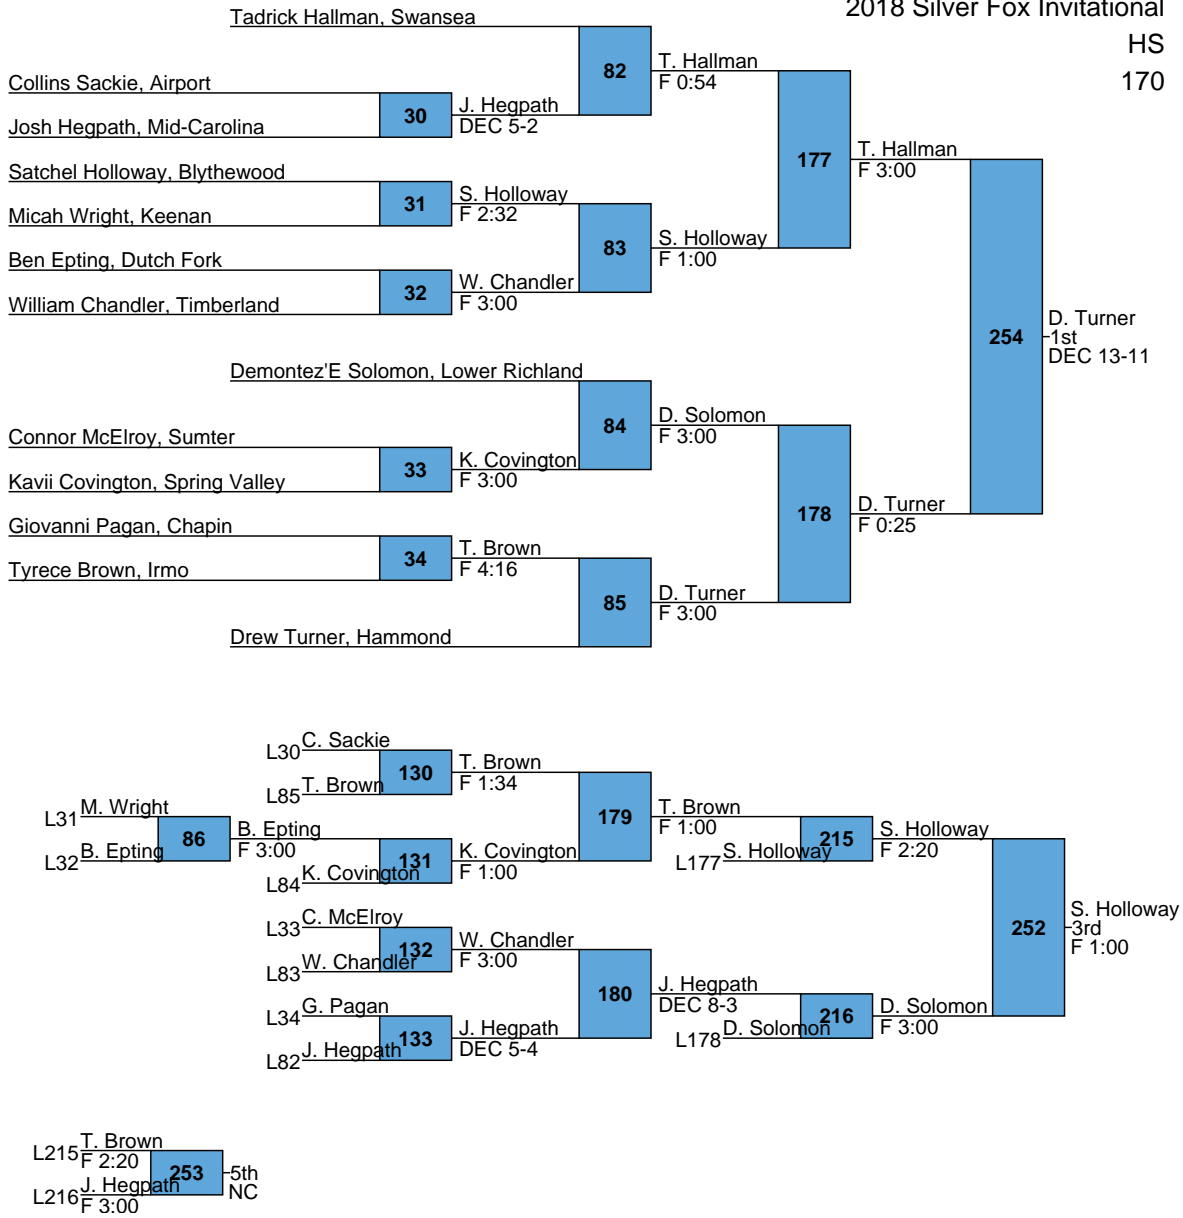

138

2018 Silver Fox Invitational

HS

145

2018 Silver Fox Invitational

HS

152

2018 Silver Fox Invitational

HS  
160

L213 Z. Brown F 3:54  
 L214 M. Williams M FOR  
 Z. Brown 5th M FOR  
 250

2018 Silver Fox Invitational

HS

170

2018 Silver Fox Invitational

HS

182

2018 Silver Fox Invitational

HS

195

2018 Silver Fox Invitational

HS  
220

2018 Silver Fox Invitational

HS  
285