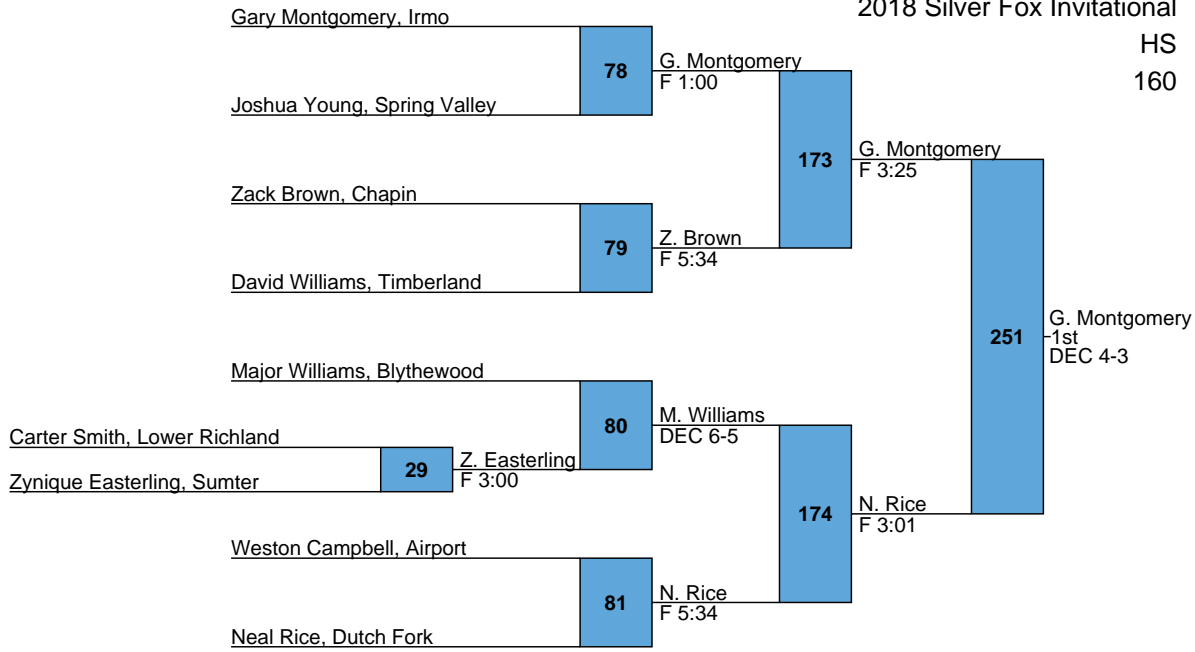

138

2018 Silver Fox Invitational

HS

145

2018 Silver Fox Invitational

HS

152

2018 Silver Fox Invitational

HS  
160

L213 Z. Brown F 3:54  
 L214 M. Williams M FOR  
 Z. Brown 5th M FOR  
 250

2018 Silver Fox Invitational

HS

170

2018 Silver Fox Invitational

HS

182