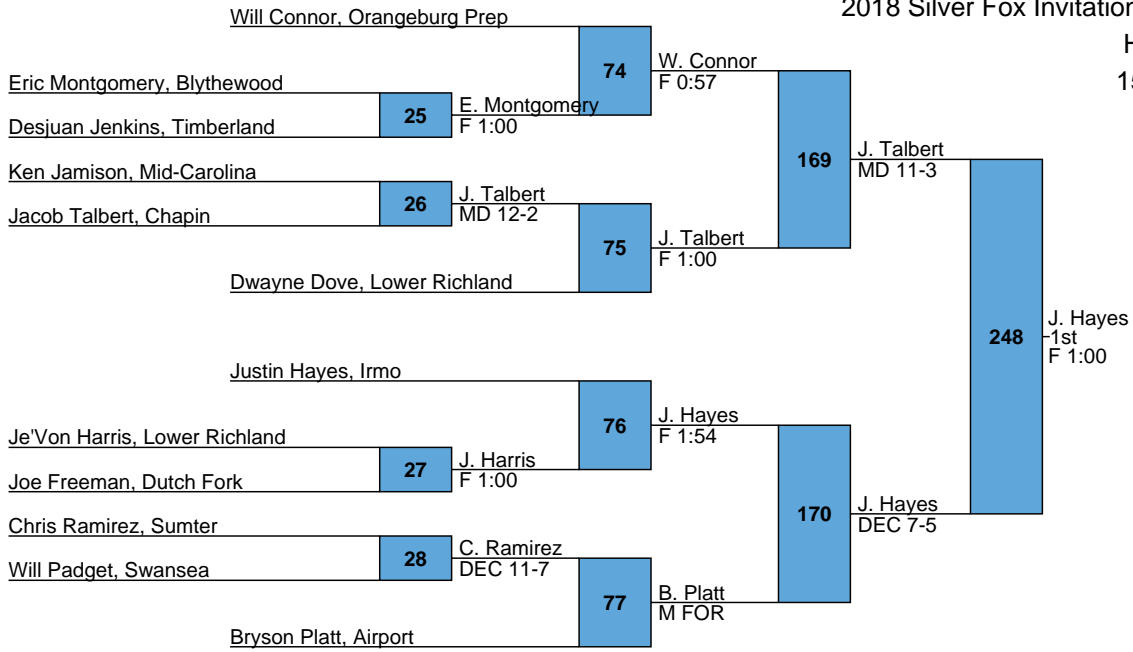

138

2018 Silver Fox Invitational

HS

145

2018 Silver Fox Invitational

HS

152

2018 Silver Fox Invitational

HS  
160

L213 Z. Brown F 3:54  
 L214 M. Williams M FOR  
 Z. Brown 5th M FOR  
 250

2018 Silver Fox Invitational

HS

170

2018 Silver Fox Invitational

HS

182