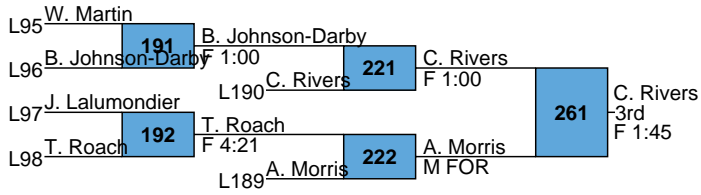

HS  
160

L213 Z. Brown F 3:54  
 L214 M. Williams M FOR  
 Z. Brown 5th M FOR  
 250

2018 Silver Fox Invitational

HS

170

2018 Silver Fox Invitational

HS

182

2018 Silver Fox Invitational

HS

195

2018 Silver Fox Invitational

HS  
220

2018 Silver Fox Invitational

HS  
285