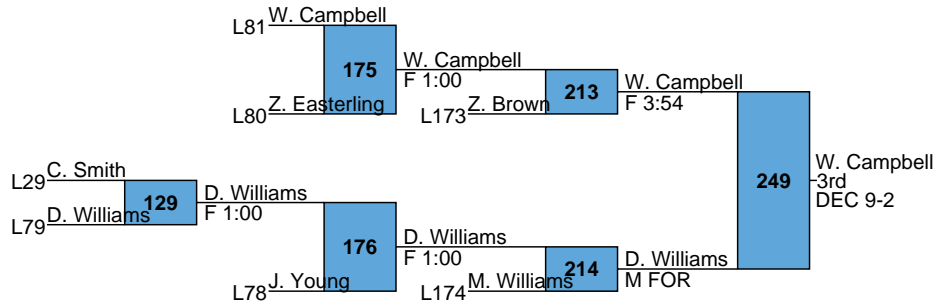

138

2018 Silver Fox Invitational

HS

145

2018 Silver Fox Invitational

HS

152

2018 Silver Fox Invitational

HS  
160

L213 Z. Brown F 3:54  
 L214 M. Williams M FOR  
 Z. Brown 5th M FOR  
 250

2018 Silver Fox Invitational

HS

170

2018 Silver Fox Invitational

HS

182