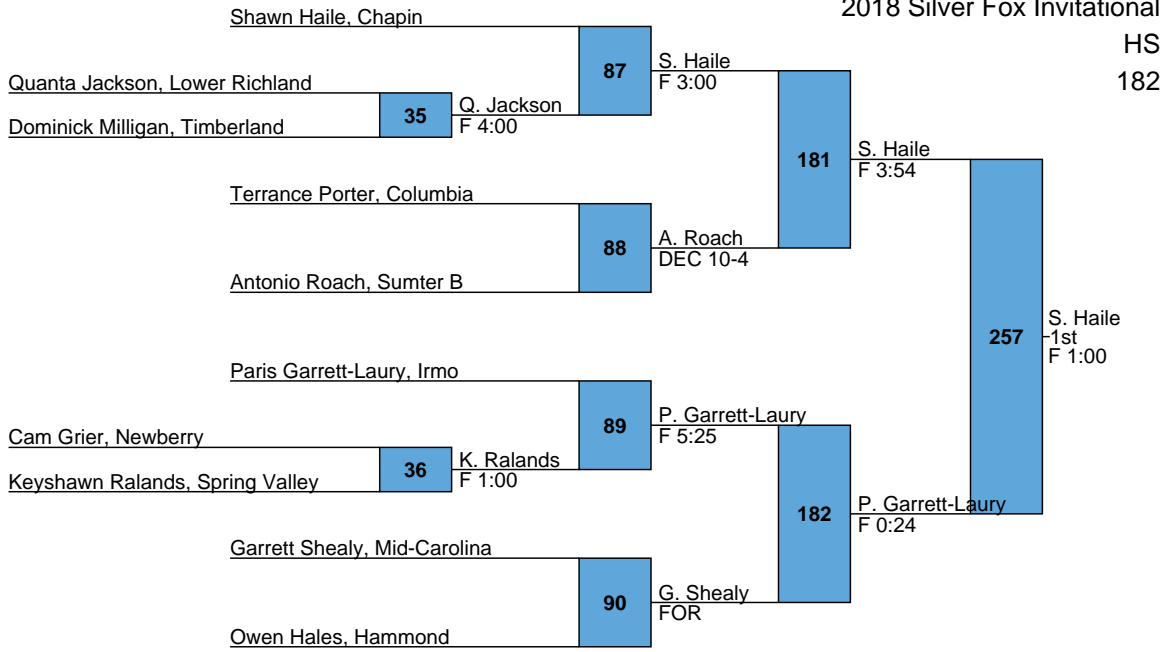

138

2018 Silver Fox Invitational

HS

145

2018 Silver Fox Invitational

HS

152

2018 Silver Fox Invitational

HS  
160

L213 Z. Brown F 3:54  
 L214 M. Williams M FOR  
 Z. Brown 5th M FOR  
 250

2018 Silver Fox Invitational

HS

170

2018 Silver Fox Invitational

HS

182

2018 Silver Fox Invitational

HS

195

2018 Silver Fox Invitational

HS  
220

2018 Silver Fox Invitational

HS  
285