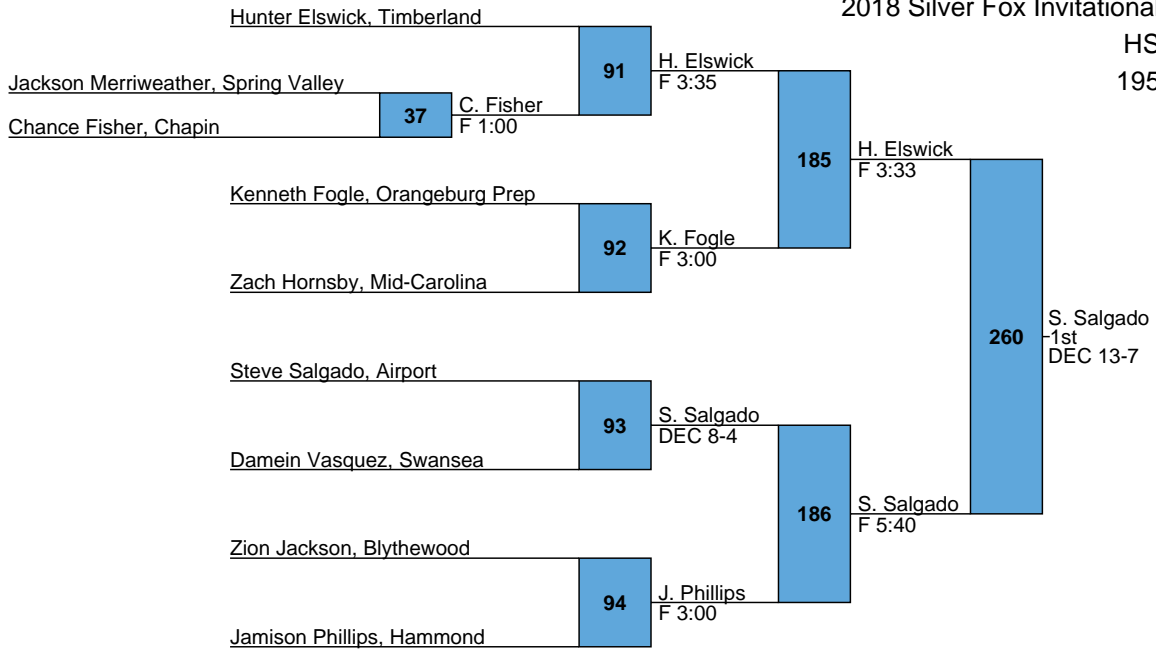

138

2018 Silver Fox Invitational

HS

145

2018 Silver Fox Invitational

HS

152

2018 Silver Fox Invitational

HS  
160

L213 Z. Brown F 3:54  
 L214 M. Williams M FOR  
 Z. Brown 5th M FOR  
 250

2018 Silver Fox Invitational

HS

170

2018 Silver Fox Invitational

HS

182

2018 Silver Fox Invitational

HS

195

2018 Silver Fox Invitational

HS  
220

2018 Silver Fox Invitational

HS  
285