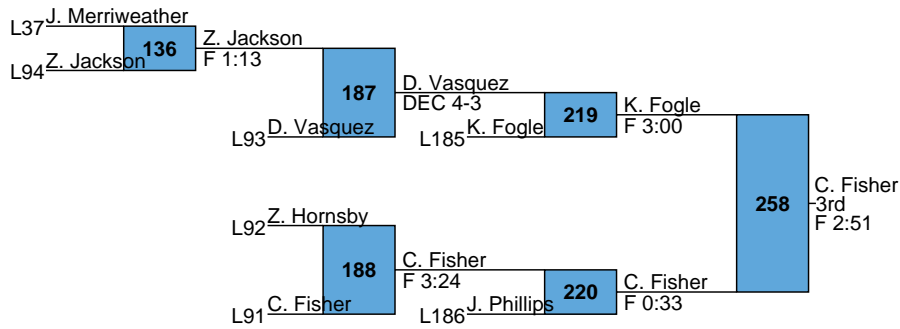

138

2018 Silver Fox Invitational

HS

145

2018 Silver Fox Invitational

HS

152

2018 Silver Fox Invitational

HS  
160

L213 Z. Brown F 3:54  
 L214 M. Williams M FOR  
 Z. Brown 5th M FOR  
 250

2018 Silver Fox Invitational

HS

170

2018 Silver Fox Invitational

HS

182

2018 Silver Fox Invitational

HS

195

2018 Silver Fox Invitational

HS  
220

2018 Silver Fox Invitational

HS  
285