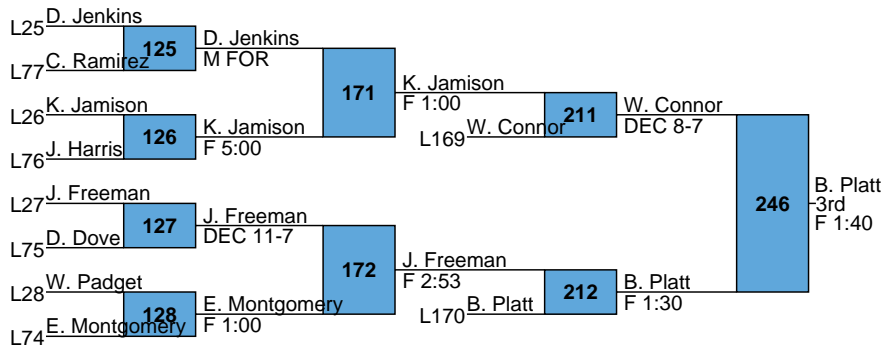

138

2018 Silver Fox Invitational

HS

145

2018 Silver Fox Invitational

HS

152

2018 Silver Fox Invitational

HS  
160

L213 Z. Brown F 3:54  
 L214 M. Williams M FOR  
 Z. Brown 5th M FOR  
 250

2018 Silver Fox Invitational

HS

170

2018 Silver Fox Invitational

HS

182